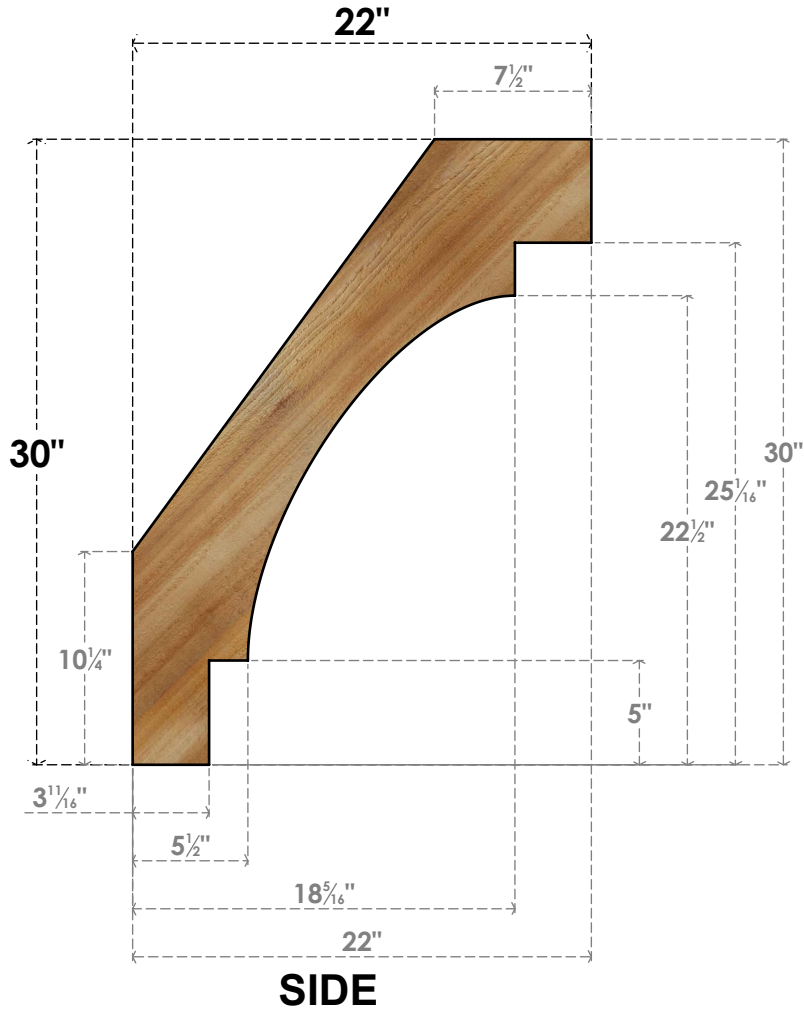

BRC06X22X30MRC00RWR

6"W X 22"D X 30"H MERCED ROUGH SAWN BRACE, WESTERN RED CEDAR

EKENA MILLWORK
 2300 WEST MAIN ST.
 CLARKSVILLE, TX 75426
 TOLL FREE: 866-607-0453
 WWW.EKENAMILLWORK.COM

NOTES

1. INSTALLATION TO BE COMPLETED IN ACCORDANCE WITH MANUFACTURER'S SPECIFICATIONS.
2. DRAWING MAY NOT BE TO SCALE
3. THIS DRAWING IS INTENDED FOR DESIGN AND PLANNING PURPOSES ONLY.
4. ALL INFORMATION CONTAINED HEREIN WAS CURRENT AT THE TIME OF DEVELOPMENT BUT MUST BE REVIEWED AND APPROVED BY THE PRODUCT MANUFACTURER TO BE CONSIDERED ACCURATE.
5. PRODUCTS ARE NOT KILN DRIED. THIS ITEM IS UNIQUE AND WILL CONTAIN THE NATURAL VARIATIONS THAT THE WOOD SPECIES OFFERS. THIS MAY RESULT IN VARIATIONS UP TO 1/4"