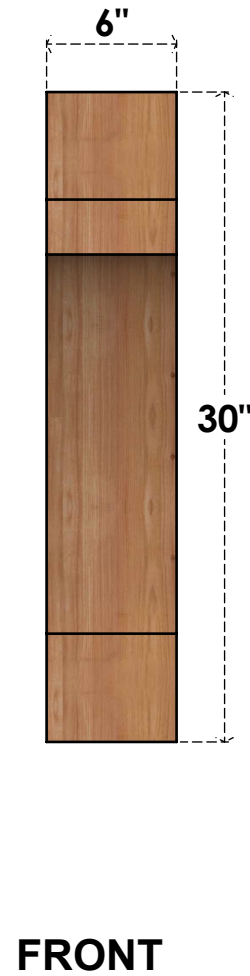

BRC06X22X30MRC00RWR

6"W X 22"D X 30"H MERCED ROUGH SAWN BRACE, WESTERN RED CEDAR

EKENA MILLWORK
 2300 WEST MAIN ST.
 CLARKSVILLE, TX 75426
 TOLL FREE: 866-607-0453
 WWW.EKENAMILLWORK.COM

NOTES

1. INSTALLATION TO BE COMPLETED IN ACCORDANCE WITH MANUFACTURER'S SPECIFICATIONS.
2. DRAWING MAY NOT BE TO SCALE
3. THIS DRAWING IS INTENDED FOR DESIGN AND PLANNING PURPOSES ONLY.
4. ALL INFORMATION CONTAINED HEREIN WAS CURRENT AT THE TIME OF DEVELOPMENT BUT MUST BE REVIEWED AND APPROVED BY THE PRODUCT MANUFACTURER TO BE CONSIDERED ACCURATE.
5. PRODUCTS ARE NOT KILN DRIED. THIS ITEM IS UNIQUE AND WILL CONTAIN THE NATURAL VARIATIONS THAT THE WOOD SPECIES OFFERS. THIS MAY RESULT IN VARIATIONS UP TO 1/4"